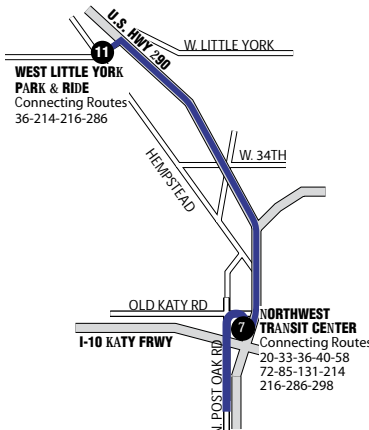

Directions to Stonehaven Apartment Homes

Beltway 8 Northbound

Exit Senate Ave. / FM 529
 Proceed through 2 stop lights
 Turn Right into Stonehaven property entrance

Highway 290 Inbound Towards Downtown

Exit W. Little York / Senate Ave.
 Proceed through stop light
 Turn Right on Hwy 290 East Feeder Road
 Turn Right into Stonehaven property entrance

Beltway 8 Southbound

Exit W. Little York / N Gessner
 Proceed to Beltway 8 Feeder Road
 Take the U-turn to head East on the 290 Feeder Road
 Turn Right into Stonehaven property entrance

Highway 290 Outbound From Downtown

Exit Philippine St.
 Proceed under Hwy 290
 Turn Left on Hwy 290 East Feeder Road
 Turn Right into Stonehaven property entrance

Live, Park & Ride

Uptown/Greenway Zones/283 Kuykendahl | 286 W. Little York

Travel Time
 283 Kuykendahl Park & Ride Lot to/from Uptown/Greenway = approximately 60 minutes
 286 West Little York Park & Ride Lot to/from Uptown/Greenway = approximately 40 minutes

Park & Ride Lots Zone to Northwest Transit Center/286 West Little York