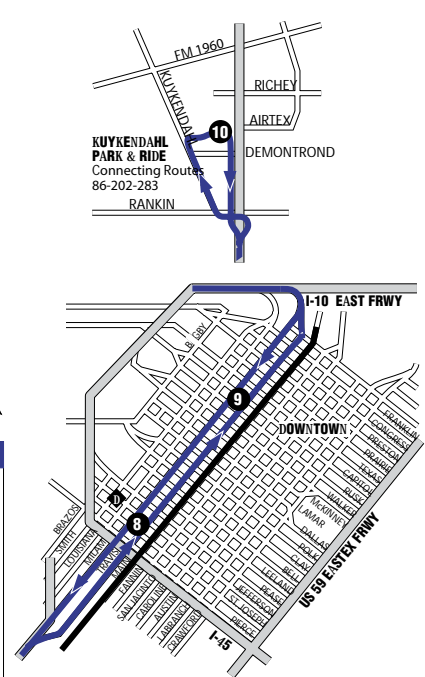

Park & Ride Lots Zone/ 283 Kuykendahl thru Downtown

LEGEND

- Regular Route
- METRORail Line
- **1** Point where time is shown on schedule. Time points can be used as references to estimate when the bus will arrive at your stop.
- **◆** Greenway Plaza Transportation Center
- **◆** Greenway Plaza
- **◆** The Galleria
- **◆** Cullen Center

Several Bus Stops in Downtown Houston!

283 Kuykendahl | 286 W. Little York Route Map / Mapa de las rutas