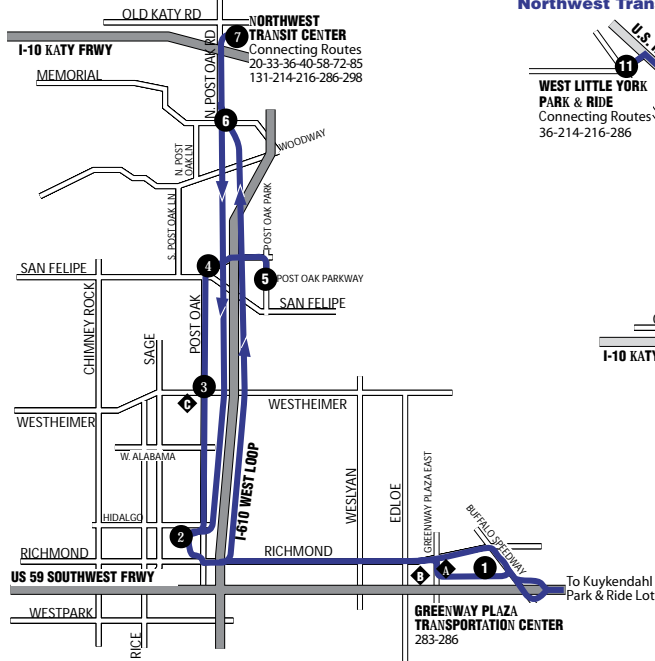

Directions to Stonehaven Apartment Homes

Beltway 8 Northbound

Exit Senate Ave. / FM 529
 Proceed through 2 stop lights
 Turn Right into Stonehaven property entrance

Highway 290 Inbound Towards Downtown

Exit W. Little York / Senate Ave.
 Proceed through stop light
 Turn Right on Hwy 290 East Feeder Road
 Turn Right into Stonehaven property entrance

Beltway 8 Southbound

Exit W. Little York / N Gessner
 Proceed to Beltway 8 Feeder Road
 Take the U-turn to head East on the 290 Feeder Road
 Turn Right into Stonehaven property entrance

Highway 290 Outbound From Downtown

Exit Philippine St.
 Proceed under Hwy 290
 Turn Left on Hwy 290 East Feeder Road
 Turn Right into Stonehaven property entrance

Live, Park & Ride

Uptown/Greenway Zones/283 Kuykendahl | 286 W. Little York

Travel Time
 283 Kuykendahl Park & Ride Lot to/from Uptown/Greenway = approximately 60 minutes
 286 West Little York Park & Ride Lot to/from Uptown/Greenway = approximately 40 minutes

Park & Ride Lots Zone to Northwest Transit Center/286 West Little York